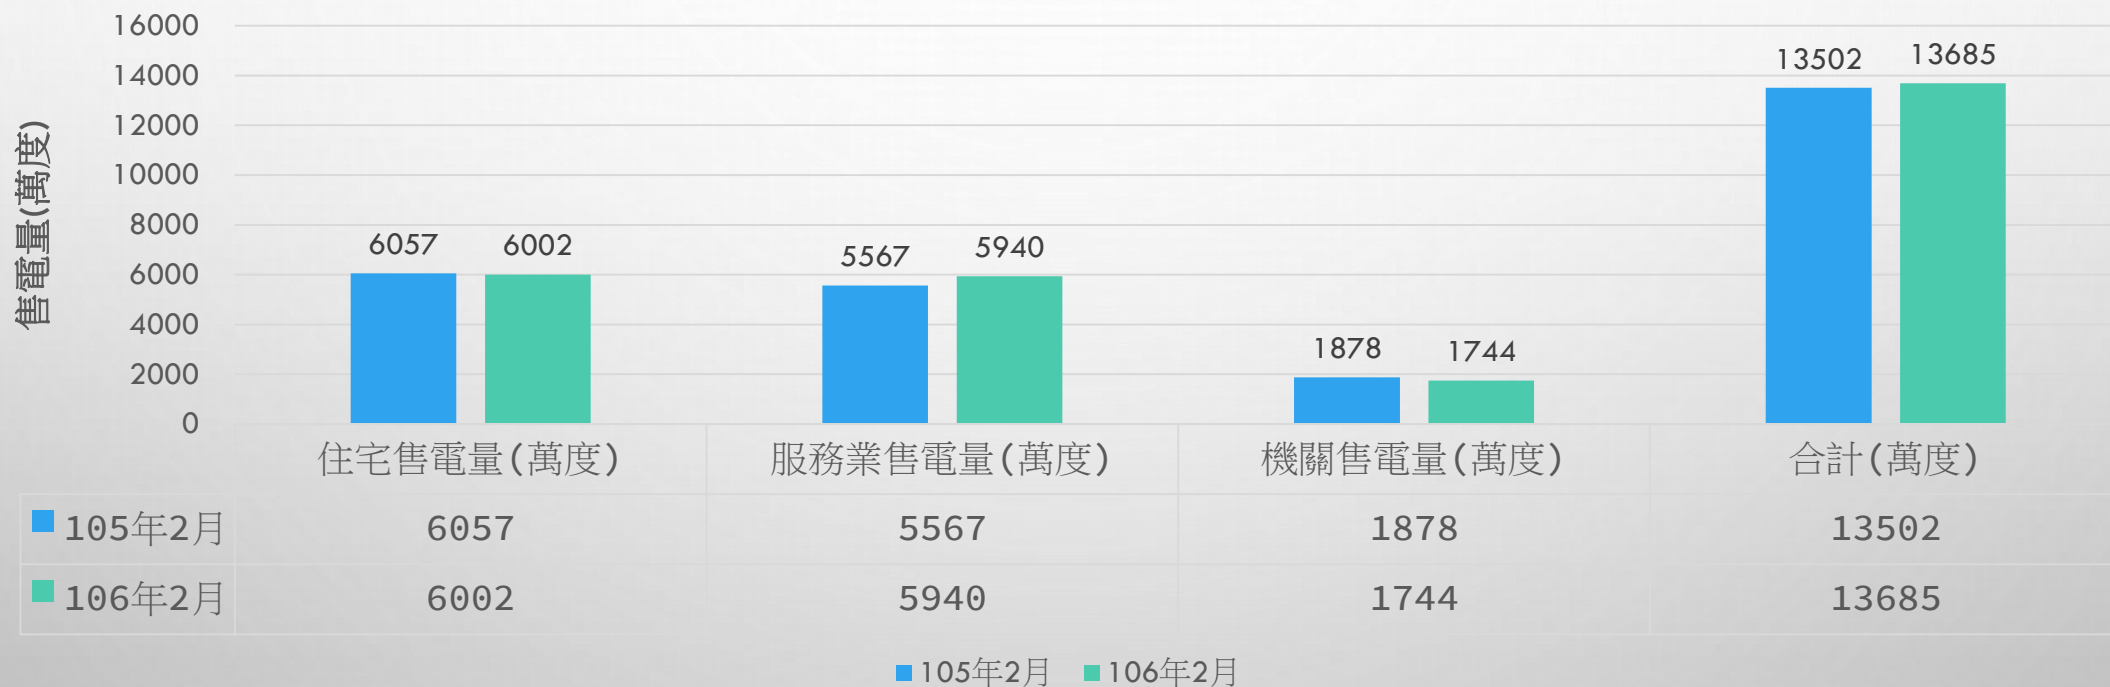

新竹市與去年度同期售電量比較