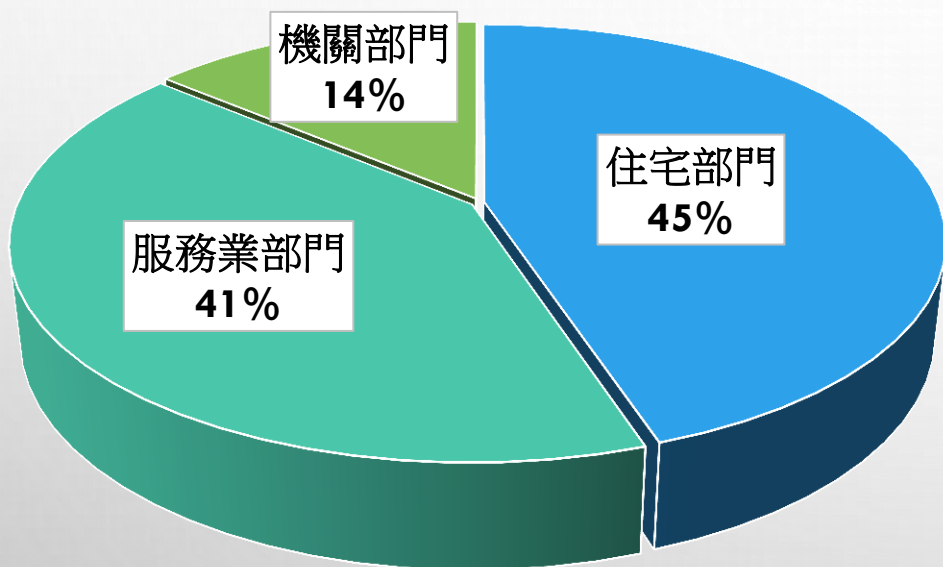

The background features a light gray gradient with several realistic water droplets of various sizes scattered across the surface. In the center, there is a faint, circular logo or watermark, possibly representing a utility or government organization, though its details are not clearly visible.

新竹市用電資訊

106年02月

新竹市機關、住宅、服務業3部門用電資訊

106年02月 用電佔比(%)

■ 住宅部門 ■ 服務業部門 ■ 機關部門

用電部門	105年2月售電量(度)	106年2月售電量(度)
住宅	60,572,347	60,018,831
服務業	55,666,452	59,399,532
機關	18,783,729	17,435,121
合計	135,022,528	136,853,484